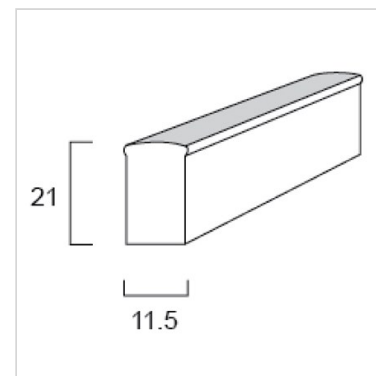

TIS **SLN260/PIXEL**

Application

Facade lighting
Landscape Lighting
Solutions for retail shops
Signage and illuminated advertising
Ideal for architectural lighting

Specification

Housing	Silicone jacket
Dimension	11.5x1000x21mm.
Weight	0.5 kg/m
Power	12/15W/m
Colour Temperature	15W : 2700/3000/4000/5700/RGBW 12W : DW/RGB
CRI	>80
SDCM	3 SDCM
Luminaire Output	15W : 250/250/250/250/200lm/m 12W : 270/120lm/m
Beam Angle	120 degree
Control Gear	Remote driver
Dimming Method	DMX
Power Supply	24Vdc
IP Rating	67, 68
Luminaire Lifetime	50000 hrs
Remarks	Cutting;166.7mm Max Length;10m Address per meter 6